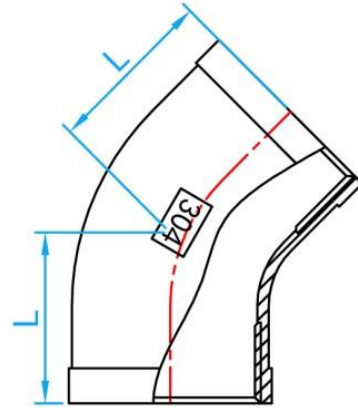

STAINLESS STEEL 304 THREADED FITTINGS

45° ELBOW

COMPLY WITH BSEN1254-2:1998
AS/NZS 4020:2018

CROSS SECTIONAL VIEW

DIMENSIONS

SKU	SIZE (inch)	L (mm)	WEIGHT (kg)	PCS/CTN
SS304E45015	½"BSPT	22	0.0626	350
SS304E45020	¾"BSPT	25	0.0912	200
SS304E45025	1"BSPT	30	0.1493	120
SS304E45035	1¼"BSPT	42	0.2463	70
SS304E45042	1½"BSPT	44	0.2893	60
SS304E45050	2"BSPT	52	0.4243	40
SS304E45065	2½"BSPT	57	0.7300	20